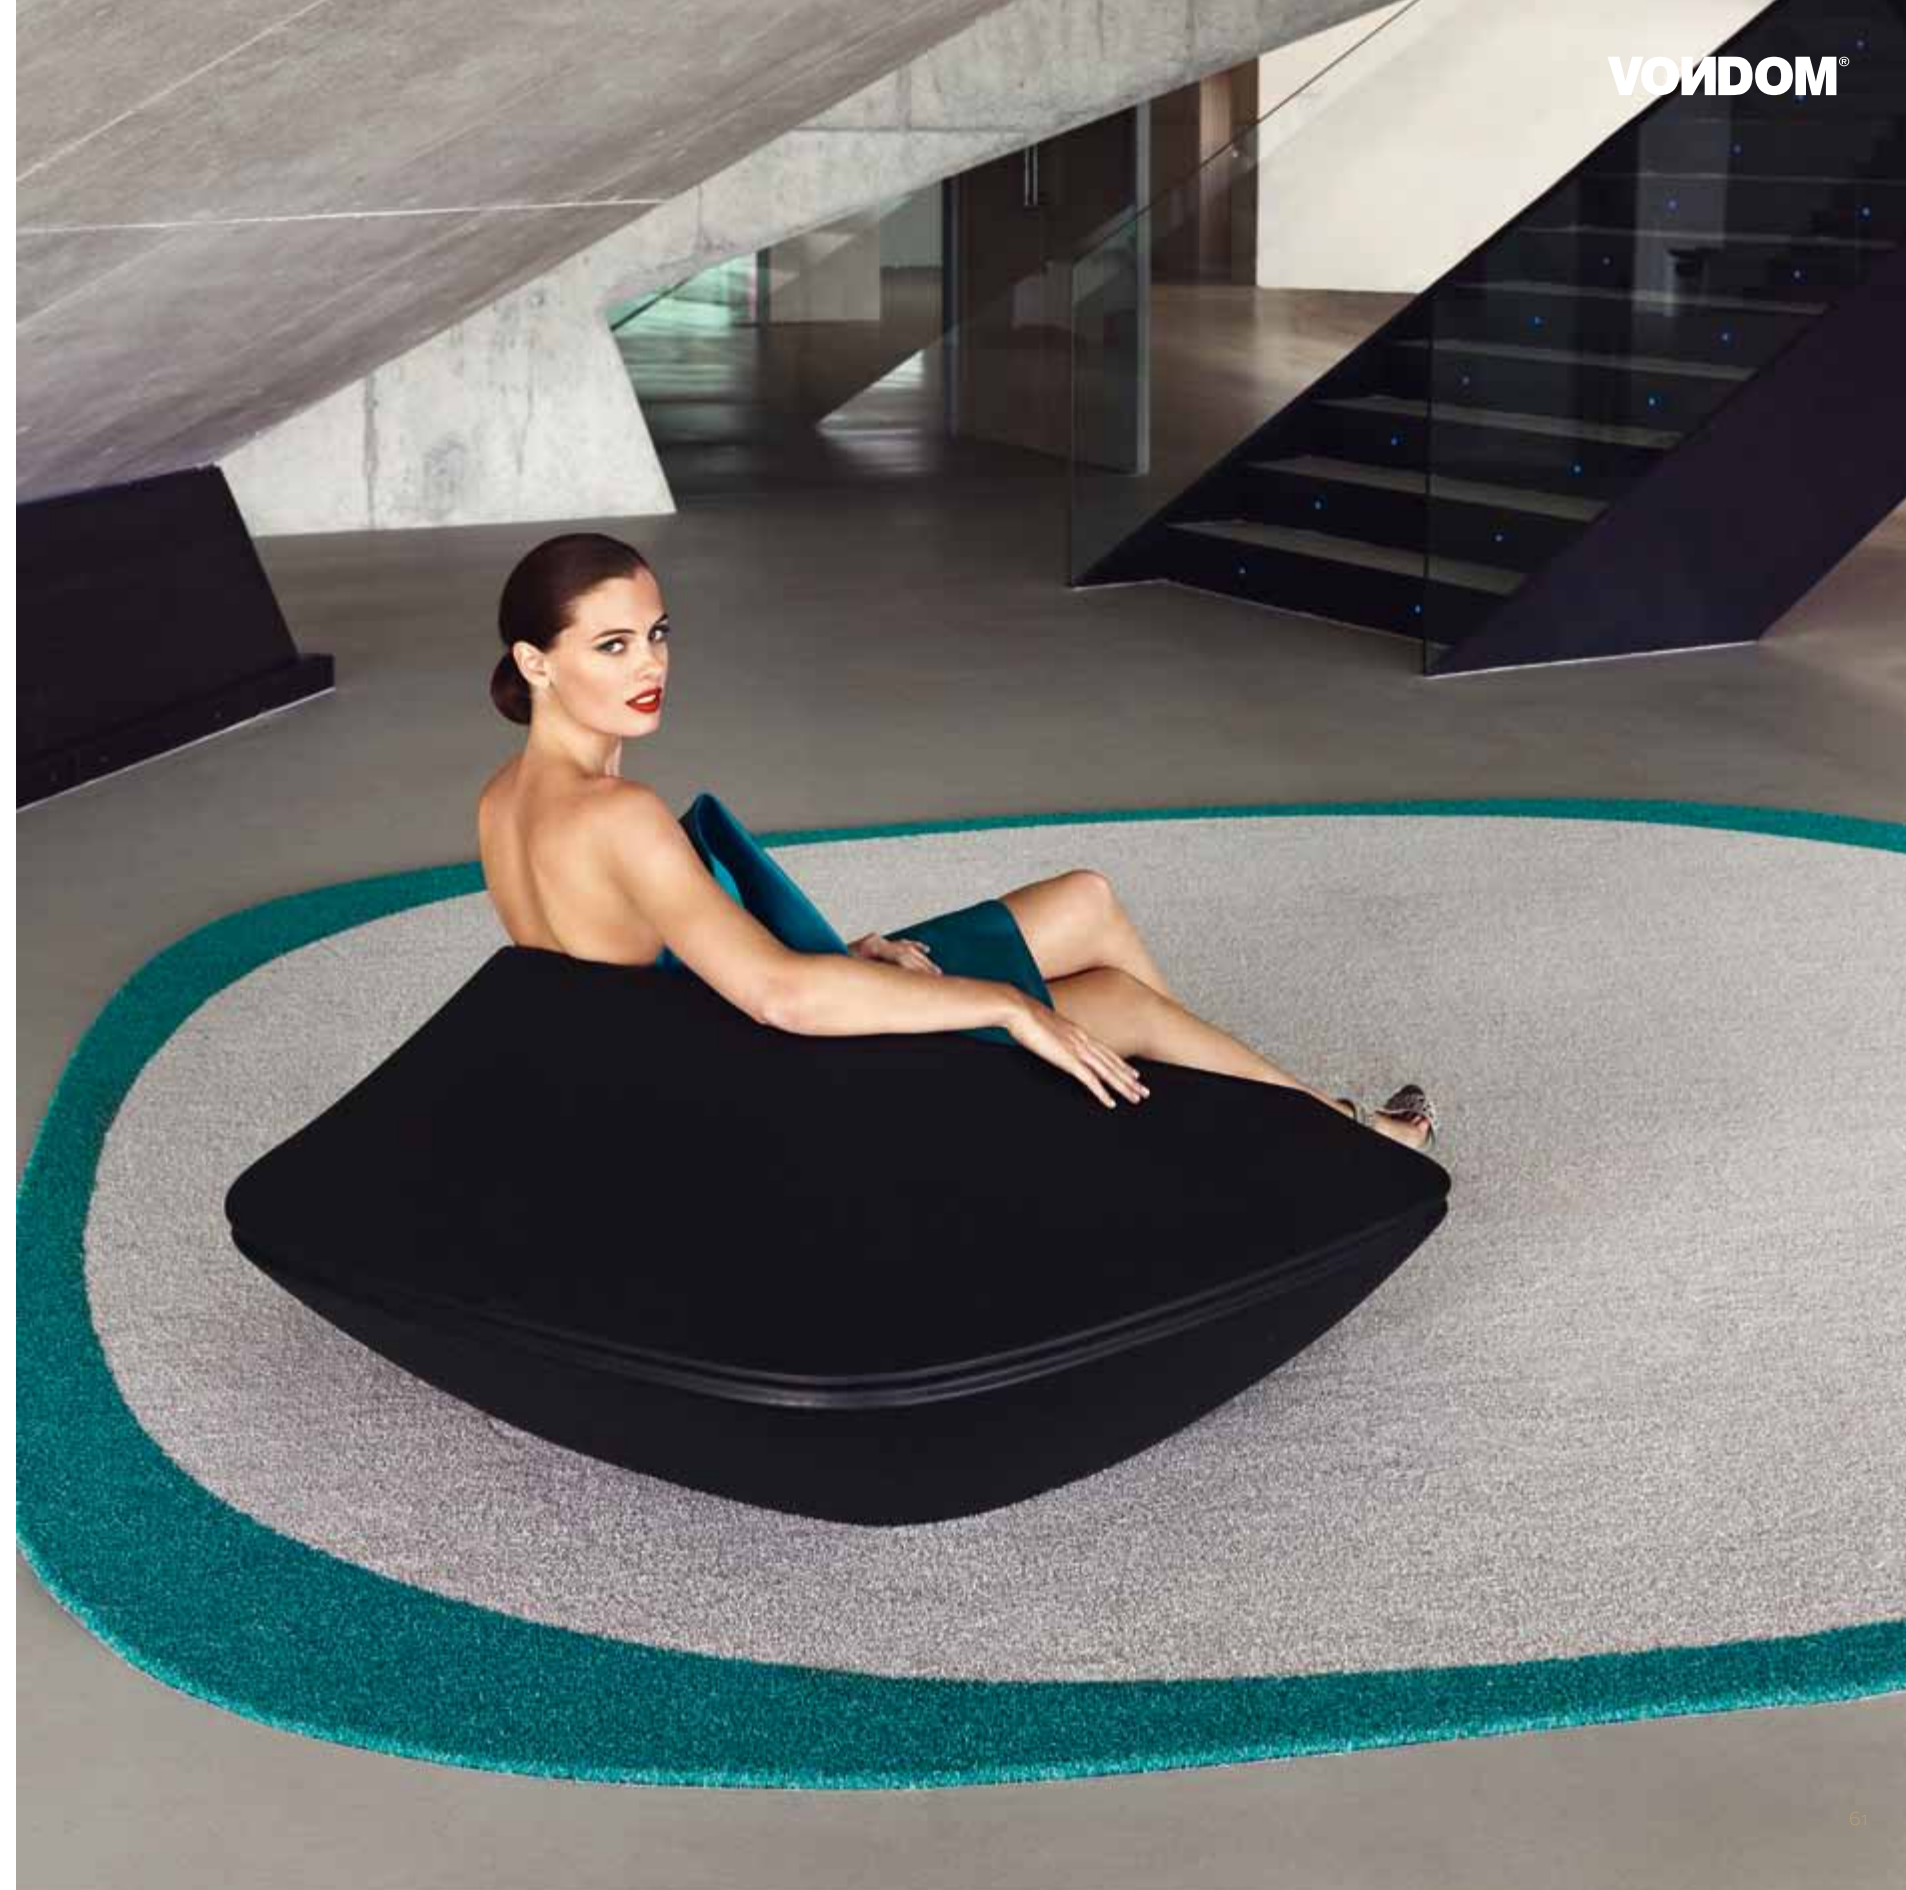

Ufo 4 x 4 m
157 1/2" x 157 1/2"
Grey
Gris
ref: 62033

Ufo 4 x 4 m
157 1/2" x 157 1/2"
Gold
Oro
ref: 62030

Ufo 4 x 4 m
157 1/2" x 157 1/2"
Black
Negro
ref: 62031

Ufo 4 x 4 m
157 1/2" x 157 1/2"
Green
Verde
ref: 62032