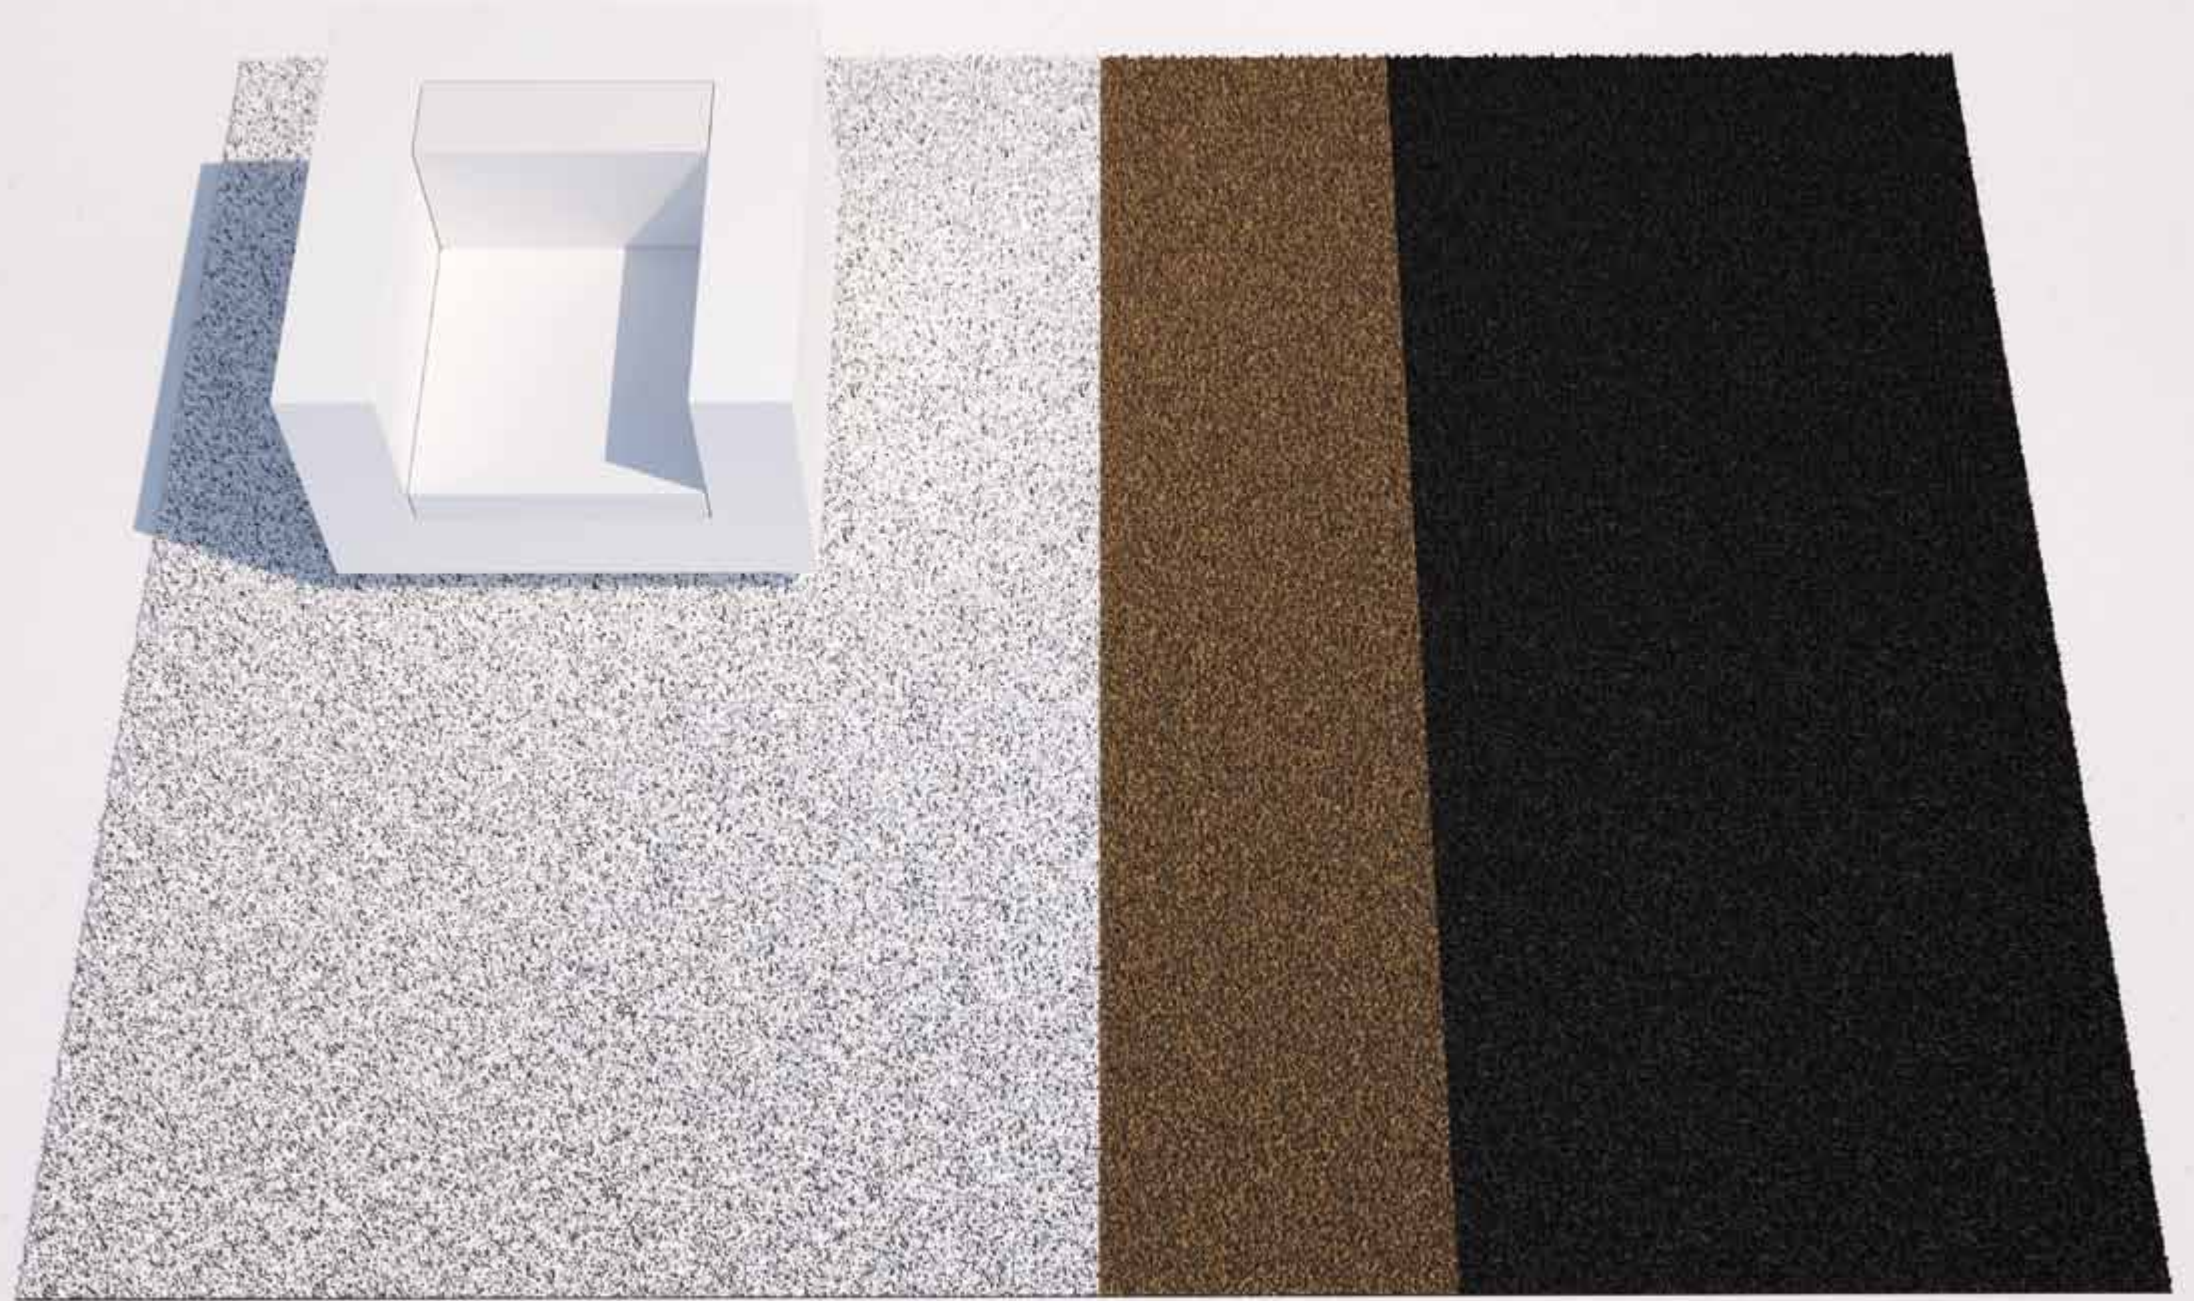

LINES XL

by Ramon Esteve

Lines XL 2 x 2 m
78 ¾" x 78 ¾"
ref: 62012

Lines XL 3 x 4 m
118 ¼" x 157 ½"
ref: 62011

LINES XS

by Ramon Esteve

LINES XS

by Ramon Esteve