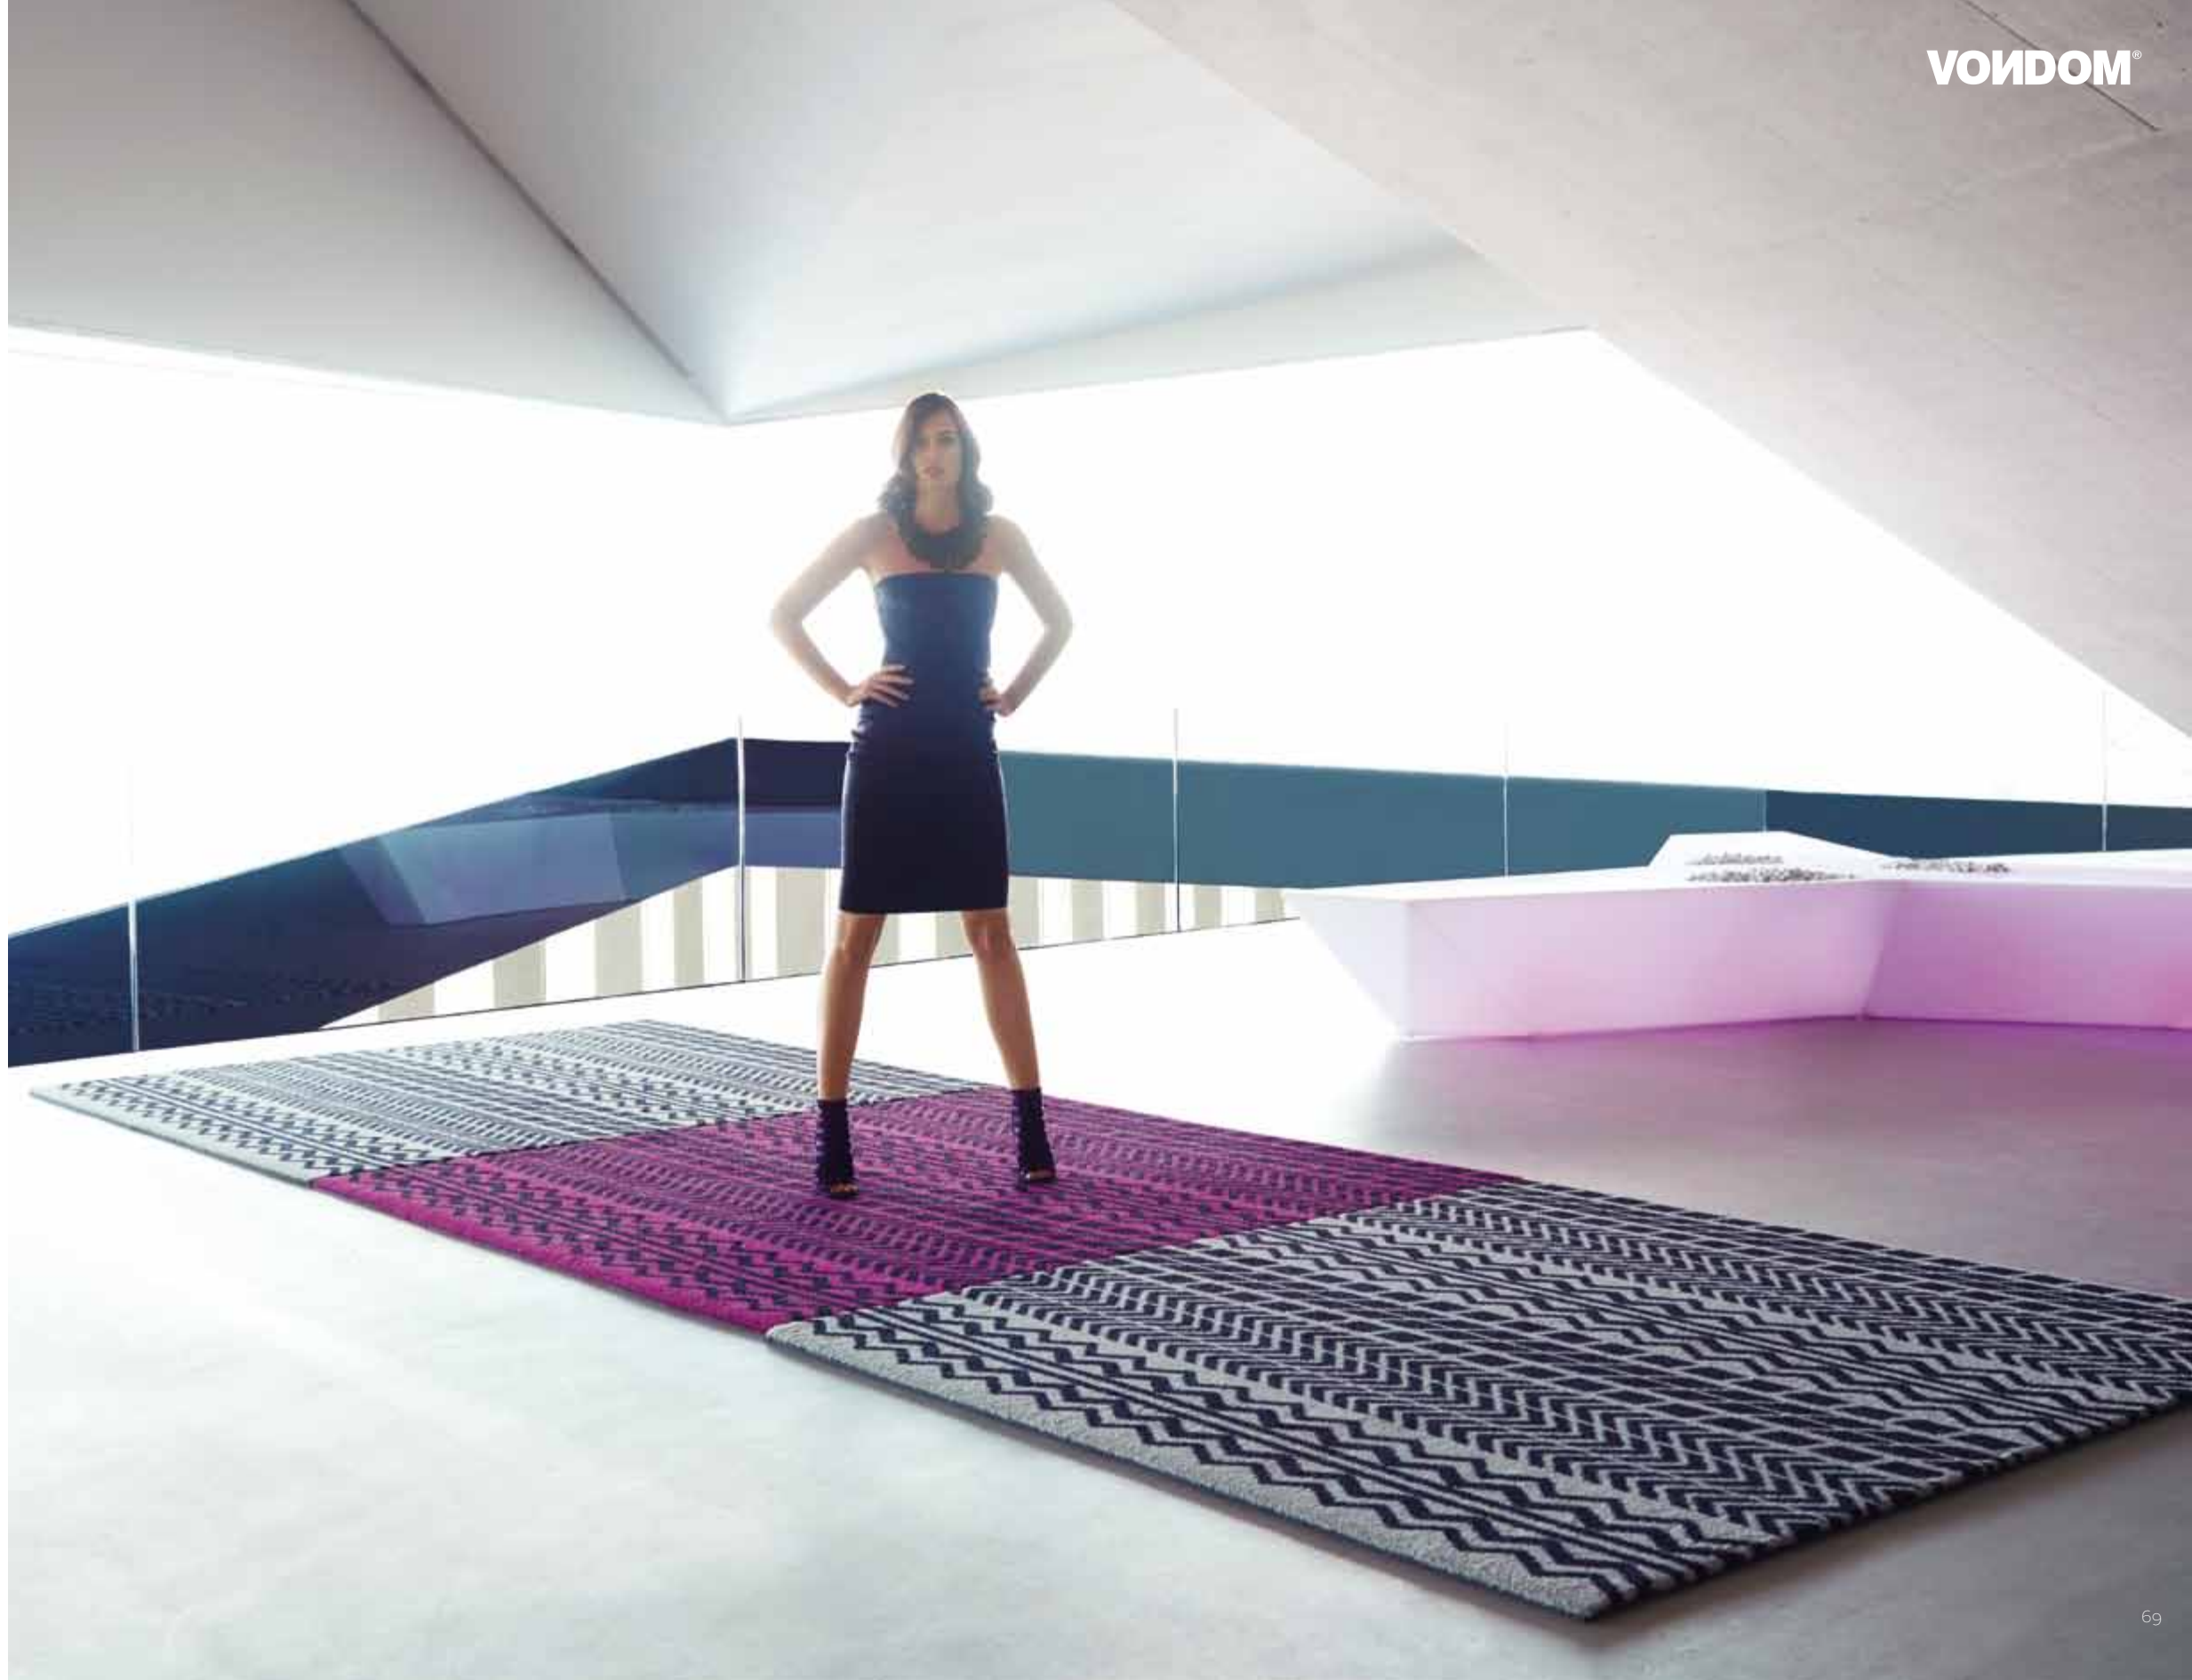

PIANO PIANO

by Teresa Sapey