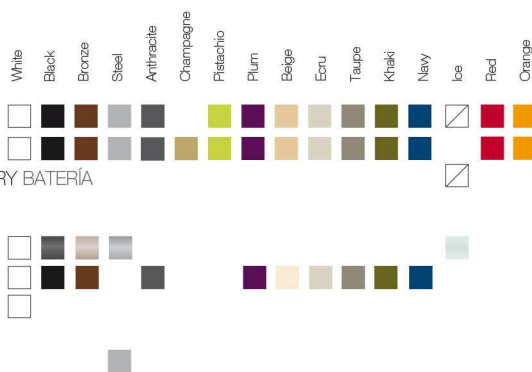

REFERENCE*

REFERENCIA*

56001	56001F	56001W	56001L	56001E
56001X	56001C	56001B	56001D	56001Y
56001Z	56002Z			

FIESTA Bar
FIESTA Barra

ReferenceX, for example 0000A ReferenciaX, ejemplo 0000A.

* A: BASIC R: AUTORRIEGO F: LACADO W:LUZ L: LEDS B: FULL WHITE G: GLASS

FINISHES ACABADOS

COLOURS COLORES

BASIC

LACQUERED / LACADO

LIGHT / LUZ, LED RGB, LED DMX, BATTERY BATERIA

TABLETOPS TABLEROS

GLASS

HPL

FULL WHITE Solid Surface / Superficie Sólida

INOX Bar Barras

Type plug available Tipo de plug disponible

FIESTA BARRA CURVA

DESCRIPTION DESCRIPTION

Made in resin of polyethylene by rotational moulding. 100% Recyclable. Item suitable for indoor and outdoor use. Available with different finishes.