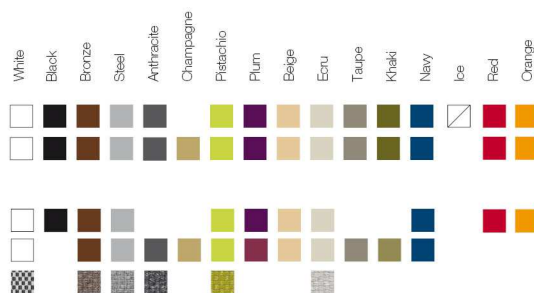

FINISHES ACABADOS

COLOURS COLORES

BASIC

LACQUERED / LACADO

FABRIC TEJIDOS

NAUTICAL NÁUTICA

SILVERTEX

KINNASAND