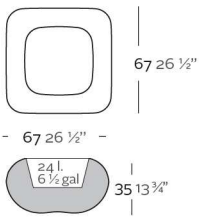

PILLOW Planter
PILLOW Maceta

FINISHES ACABADOS

COLOURS COLORES

BASIC, SELF-WATERING / AUTORRIEGO

LACQUERED / LACADO

LIGHT / LUZ, LED RGB, LED DMX, BATTERY BATERIA