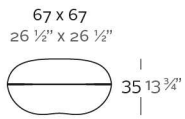

REFERENCE* REFERENCIA*

55003	55003F	55003W	55003L	55003D
55003Y				

PILLOW Ottoman
PILLOW Puff

ReferenceX, for example 0000A ReferenciaX, ejemplo 0000A.

* A: BASIC R: AUTORRIEGO F: LACADO W:LUZ L: LEDS B: FULL WHITE G: GLASS

FINISHES ACABADOS

COLOURS COLORES

BASIC

LACQUERED / LACADO

LIGHT / LUZ, LED RGB, LED DMX, BATTERY BATERIA

Type plug available Tipo de plug disponible

White	Black	Bronze	Steel	Anthraccite	Champagne	Platachito	Plum	Beige	Ecrú	Taupe	Khaki	Navy	Ice	Red	Orange
☐	☐	☐	☐	☐	☐	☐	☐	☐	☐	☐	☐	☐	☐	☐	☐
☐	☐	☐	☐	☐	☐	☐	☐	☐	☐	☐	☐	☐	☐	☐	☐
☐	☐	☐	☐	☐	☐	☐	☐	☐	☐	☐	☐	☐	☐	☐	☐