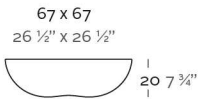

PILLOW MESA

DESCRIPTION DESCRIPTION

Made in resin of polyethylene by rotational moulding. 100% Recyclable. Item suitable for indoor and outdoor use. Available with different finishes.

Fabricado en resina de polietileno mediante moldeo rotacional con doble pared 100% Reciclable. Apto para exterior e interior. Disponible en varios acabados.

WEIGHT PESO 5 Kg.

INCLUDE INCLUYE

Finished RGB LED: Colour changes of remote control.

Acabado LED RGB: Mando a distancia para cambio de color de la luz.

OPTIONS OPCIONES

Finished Light : Possibility of transparent cable and switch only for indoor.

Acabado Luz: Posibilidad de cable transparente e interruptor solo para interior.

REFERENCE* REFERENCIA*

55002	55002F	55002W	55002L	55002D
55002Y				

PILLOW Coffee Table
PILLOW Mesa