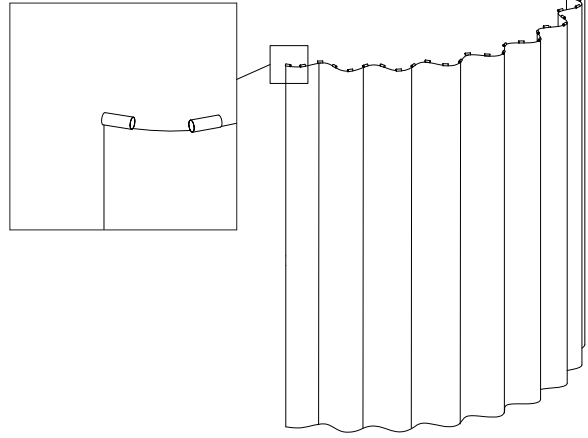

# INSTRUCCIONES DE ENSAMBLAJE ASSEMBLY INSTRUCTIONS

VELA Pergola daybed redondo.Round daybed canopy

REF\_ 54137/54138

**INFORMACIÓN IMPORTANTE:**

LEER DETENIDAMENTE

GUARDA ESTA INFORMACIÓN PARA CONSULTARLA EN EL FUTURO

-SE NECESITAN AL MENOS TRES PERSONAS PARA MONTAR ADECUADAMENTE LA ESTRUCTURA.

**IMPORTANT INFORMATION**

READ CAREFULLY

KEEP THIS INFORMATION, COULD BE USEFUL IN THE FUTURE.

-ALUMINIUM PROFILES ARE VERY SHARP WHICH CAN RESULT IN SERIOUS INJURY.

-ALUMINIUM IS A FRAGILE MATERIAL TO SCRATCHES AND DENTS.

-AT LEAST THREE PEOPLE ARE REQUIRED TO ASSEMBLE THE STRUCTURE PROPERLY.

A  
x1

B  
x3

C  
x1

D  
x12

E  
x6

F  
x3

G  
x1

H  
x1

0.

1.

2.

3.

4.

5.