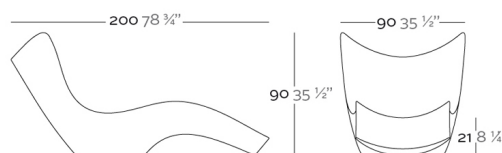

SURF Sun Chaise
SURF Tumbona

RGBW LED

Ref. 51011L

Unit with internal lighting with RGBW LED technology and remote control unit for switching colors. Available only in matte ice white finish. Remote control included.

RGBW LED DMX

Ref. 51011D

Unit with internal lighting with RGBW LED technology and remote control unit for switching colors. Also controlled by DMX-1024 (wireless), enabling communication between one or more products simultaneously via the DMX transmitter (not included).

RGBW LED BATTERY

Ref. 51011DY

Unit with internal lighting with battery-powered RGBW LED technology. Includes charger and remote control for switching colors and charger. Available only in matte ice white finish.