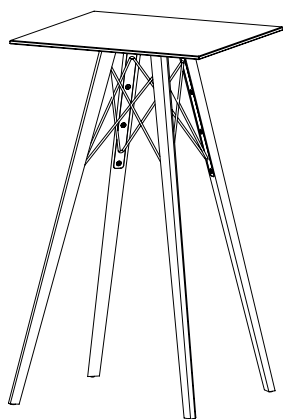

Colección FAZ WOOD / FAZ WOOD COLLECTION instrucciones para montaje / instructions to assembly

x1

x1

x6

x1

FAZ WOOD Mesa Alta
FAZ WOOD High Table

Ref. : 54315
50x50x105 cm.

Ref. : 54316
50x50x105 cm.

Ref. : 54317
60x60x105 cm.

Ref. : 54318
60x60x105 cm.