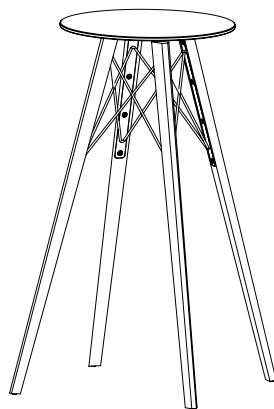

Colección FAZ WOOD / FAZ WOOD COLLECTION instrucciones para montaje / instructions to assembly

x1

x1

x6

x1

FAZ WOOD Mesa Alta
FAZ WOOD High Table

Ref. : 54315
50x50x105 cm.

Ref. : 54316
50x50x105 cm.

Ref. : 54317
60x60x105 cm.

Ref. : 54318
60x60x105 cm.