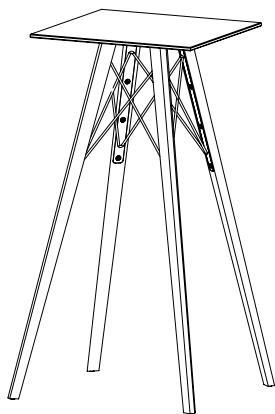

Colección FAZ WOOD / FAZ WOOD COLLECTION instrucciones para montaje / instructions to assembly

x1

x1

x6

x1

FAZ WOOD Mesa Alta
FAZ WOOD High Table

Ref. : 54315
50x50x105 cm.

Ref. : 54316
50x50x105 cm.

Ref. : 54317
60x60x105 cm.

Ref. : 54318
60x60x105 cm.