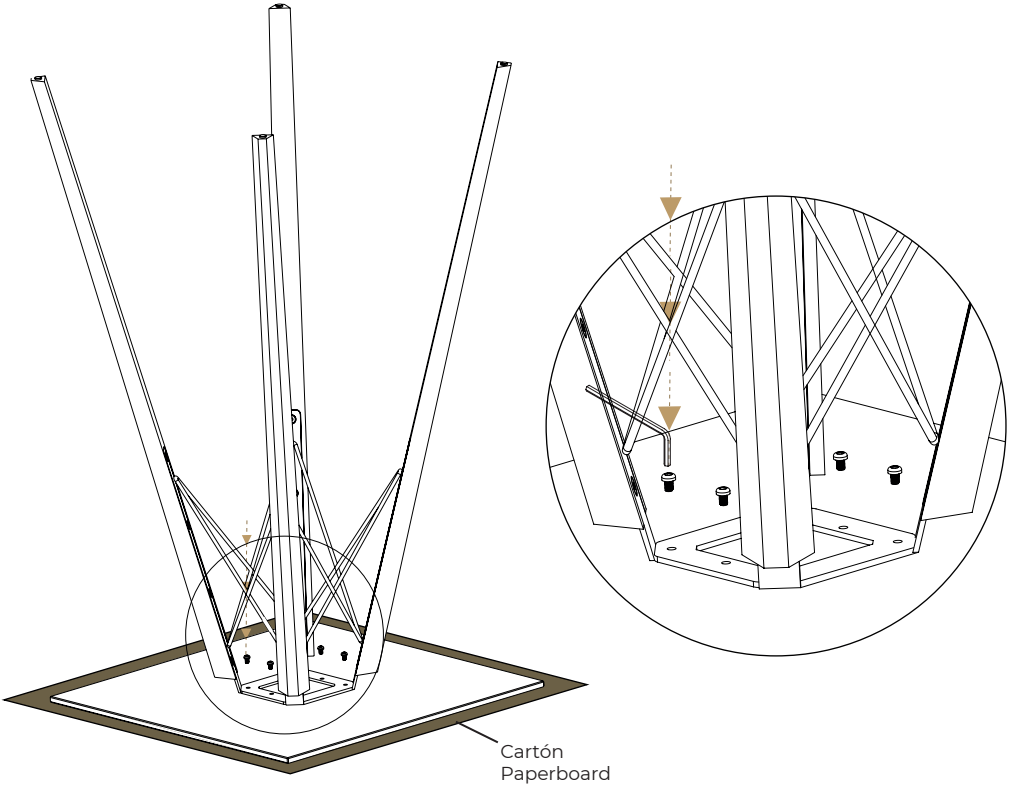

Colección FAZ WOOD / FAZ WOOD COLLECTION instrucciones para montaje / instructions to assembly

x1

x1

x6

x1

FAZ WOOD Mesa Alta
FAZ WOOD High Table

Ref. : 54315
50x50x105 cm.

Ref. : 54316
50x50x105 cm.

Ref. : 54317
60x60x105 cm.

Ref. : 54318
60x60x105 cm.