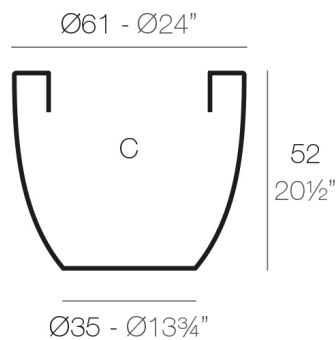

# BECHER NAPFFÖRMIG Ø60×52

By MACETEROS

View online: <https://www.vondom.com/de/products/40760>

### Weight

4.2 Kg

CUENCO Ø60 cm  
BOWL Ø23½"

C = 120 L  
C = 31¾ gal