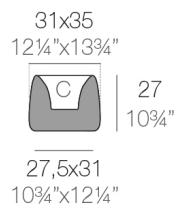

# ORGANIC QUADRATISCH PLANZBEHÄLTER 31x34x27

By MACETEROS

View online: <https://www.vondom.com/de/products/42301A>

### Weight

1.62 Kg

ORGANIC cuadrada 31x35 cm C = 70 L  
ORGANIC square 12 1/4"x13 3/4" C = 18 1/2 gal