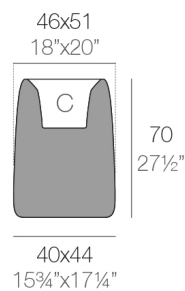

# ORGANIC QUADRATISCH HOCH PLANZBEHÄLTER 46x51x69

By **MACETEROS**

View online: <https://www.vondom.com/de/products/42308A>

### Weight

7.1 Kg

ORGANIC cuadrada alta 38x42 cm  
ORGANIC square high 15"x16 1/2"

C = 12 L  
C = 3 1/4 gal