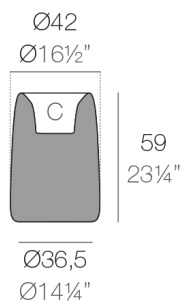

# ORGANIC RUND HOCH PLANZBEHÄLTER Ø42x57

By MACETEROS

View online: <https://www.vondom.com/de/products/42315A>

### Weight

4.4 Kg

ORGANIC redonda alta Ø42 cm C = 4 L  
ORGANIC round high Ø16½" C = 1 gal