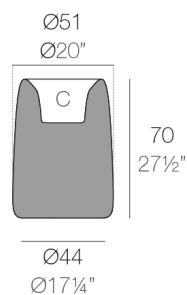

# ORGANIC RUND HOCH PLANZBEHÄLTER Ø51×69

By MACETEROS

View online: <https://www.vondom.com/de/products/42316A>

### Weight

6.3 Kg

ORGANIC redonda alta Ø51 cm  
ORGANIC round high Ø20"

C = 12 L  
C = 3¼ gal