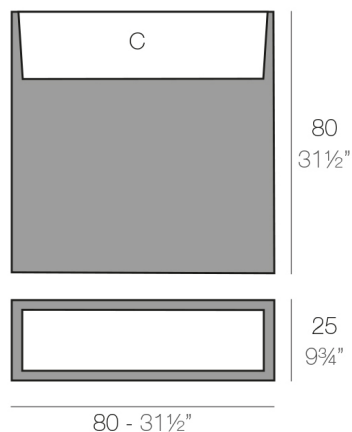

# WALL 80x25x80

By MACETEROS

View online: <https://www.vondom.com/de/products/42425A>

### Weight

9 Kg

WALL 80 cm C = 30 L 18 x 20 cm  
WALL 31 1/2" C = 11 1/4 gal 17 1/2"