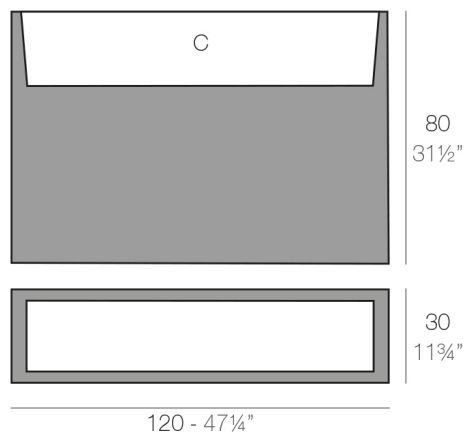

# WALL 120x30x80

By MACETEROS

View online: <https://www.vondom.com/de/products/42430A>

### Weight

18 Kg

WALL 120 cm C = 60 L 14 x 24 cm  
WALL 47 1/4" C = 23 1/2 gal 10"