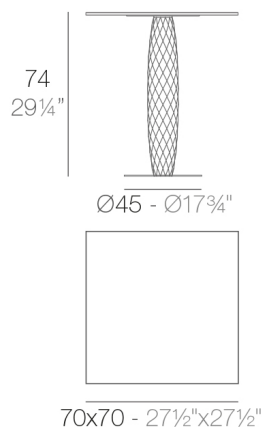

VASES TISCH 70x70x74

By JM Ferrero

VASES, is made up of flowerpots, furniture and lighting designed by the Valencian designer JMFerrero. It's shapes were inspired by diamond cutting, producing pieces of clear-cut shapes and great style, creating a big visual impact.

View online: <https://www.vondom.com/de/products/47074C>

Features

Description

Aus Harz rotogeformten Polyethylen Doppelwand . 100% recycelbar. Geeignet für Exterieur und Interieur. Erhältlich in verschiedenen Ausführungen und Optionen.

Weight

8.7 Kg

74
29 1/4"

Ø45 - Ø17 3/4"

70x70 - 27 1/2"x27 1/2"

VASES Mesa Cuadrada 70x70

VASES Square Dinning Table 27 1/2"x27 1/2"

ACABADOS