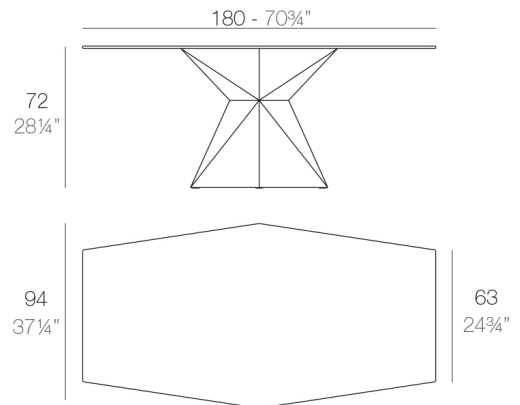

VERTEX TISCH

By Karim Rashid

VERTEX is a set of table and chairs with triangular planes which join dynamically together to create comfortable forms suitable for dining or meeting rooms, banquet or lecture halls and other casual needs. VERTEX looks as if it was chiseled from a single block of material, what remains is structural yet, beautiful. The VERTEX collection was created to integrate a more conceptual architectural piece into our space, to give it a more sophisticated touch.

View online: <https://www.vondom.com/de/products/51008>

Features

Description

Aus Harz rotogeformten Polyethylen Doppelwand . 100% recycelbar. Geeignet für Exterieur und Interieur. Erhältlich in verschiedenen Ausführungen. HPL-Platte.

Weight

62.98 Kg

VERTEX Mesa 180
VERTEX Table 70 3/4"

ACABADOS

BASIC

Ref. 51008

Polyethylenharz matte Oberfläche ..

- EIS
- WEIß
- SCHWARZ
- BRONZE
- STAHL
- ANTHRAZITE
- ROT
- PISTAZIE
- ORANGE
- KHAKI
- NAVY
- TAUPE
- PLUM
- ECRU