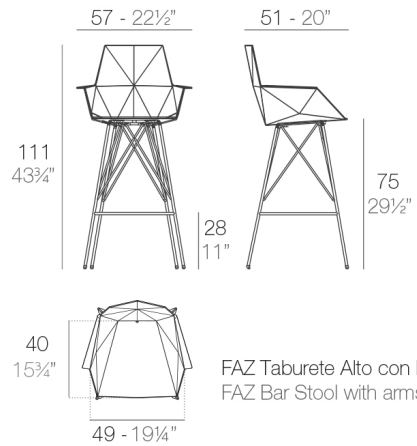

FAZ HOCKER 57x51x111cm

By Ramon Esteve

Ramón Esteve, architect of harmony, serenity, timelessness and universality has created mineral and emphatic shapes that make FAZ a design that contextualizes with homes and installations. An ambience, encircling as a result of the blissful combination of the material and lighting, so that the sole sensation would be its fusion. Their VONDOM spirit is experienced exclusively in the quality of the material that permits an exterior using even in the most exacting environments. The modularity of FAZ permits the consumers to adapt the furniture and flowerpots to their style and needs without losing the harmony of this furniture set. It's upholstery is available in excellent quality nautical canvas or polyester fabric. The result is a product that transmits essence, that contains the complexity and the density of a work finalized to the extreme degree, the purpose of which is to create desirable places to live. ca vivir.

View online: <https://www.vondom.com/de/products/54164>

Features

Description

16.24 Kg

FERTIG

BASIC PP

Ref. 54164

In verschiedenen Farben ist verfügbar