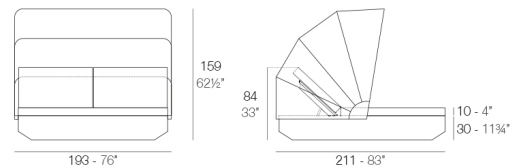

VELA DAYBED QUADRAT 2 KOPFAUFLAGEN MIT Sonnenschirm

By Ramon Esteve

This extensive outdoor furniture and plantpot collection aims to offer the comfort and the quality of interior furniture without losing its original qualities. VELA is a modulate system with an elementary prismatic geometry that bases its singularity in the balance of its proportions. The elements can combine among themselves to integrate into any space. Their precise volumes create the illusion of hovering some centimetres off the floor, and when they are illuminated they are transformed into floating architectures.

View online: <https://www.vondom.com/de/products/54185>

Features

Description

Aus Harz rotogeformten Polyethylen Doppelwand . 100% recycelbar. Geeignet für Exterieur und Interieur. Erhältlich in verschiedenen Ausführungen und Optionen.

Weight

95.6 Kg

Includes

BASEGIRATORIA360 DREHFUß

CREVIN Stoffpolster mit natürlichen Look. Geeignet für Innen- und Außenbereich . Einfache Reinigung Flecken und Schimmel.

NAUTIC geeignet für Innen-und Außen Marine Stoff.

SILVERTEX Vinyl Stoff geeignet für den Innen- und Außenbereich . Sonderoption zum Quilten.

SUNVISION TEJIDO SUNVISION

ACABADOS

BASIC

Ref. 54185

Polyethylenharz matte Oberfläche ..

- ☐ EIS
- ☐ WEIß
- ☐ SCHWARZ
- ☐ BRONZE
- ☐ STAHL
- ☐ ANTHRAZITE
- ☐ ROT
- ☐ PISTAZIE
- ☐ ORANGE