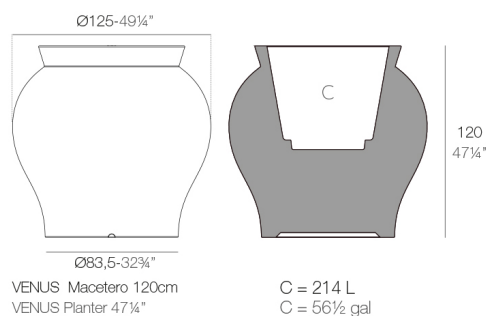

# VENUS PLANZBEHÄLTER Ø125×120

By MARCEL

The curvaceous Venus Vase designed by Marcel Wanders for Vondom adds character to any surrounding. The Venus vases offer 3 sizes, the collection's colour palette and texture offer a sophisticated warm feeling to create a glamorous atmosphere that reflects the sensuality, warmth, and poetry of Marcel Wanders.

### Description

36.02 Kg