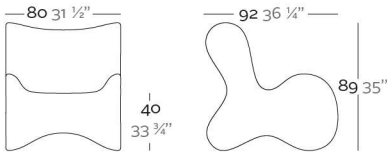

DOUX BUTACA

DESCRIPTION DESCRIPTION

Made in resin of polyethylene by rotational moulding. 100% Recyclable. Item suitable for indoor and outdoor use. Available with different finishes.

Fabricado en resina de polietileno mediante moldeo rotacional con doble pared. 100% Reciclable. Apto para exterior e interior. Disponible en varios acabados.

WEIGHT PESO 20 Kg.

INCLUDE INCLUYE

Finished RGB LED: Colour changes of remote control.

Acabado LED RGB: Mando a distancia para cambio de color de la luz.

OPTIONS OPCIONES

Finished Light: Possibility of transparent cable and switch only for indoor.

Acabado Luz: Posibilidad de cable transparente e interruptor solo para interior.

REFERENCE* REFERENCIA*

51001	51001F	51001W	51001L	51001D
51001Y				

ReferenceX, for example 0000A ReferenciaX, ejemplo 0000A.

* A: BASIC R: AUTORRIEGO F: LACADO W:LUZ L: LEDS B: FULL WHITE G: GLASS

DOUX Longue Chair
DOUX Butaca