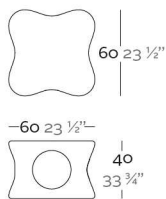

DOUX Coffee Table
DOUX Mesa