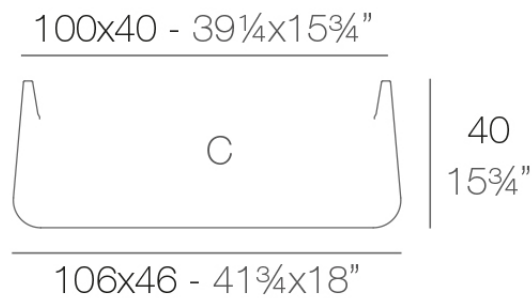

Info

Descripción

Macetero fabricado con resina de polietileno mediante moldeo rotacional con doble pared. 100% Reciclable. Apto para exterior e interior. Disponible en varios acabados.

Peso: 9 Kg

ULM Jardinera 46x106 cm
ULM Jardiniere 18x41 3/4"

C = 165 L
C = 43 1/2 gal