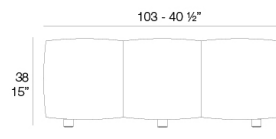

TABLET Puff L
TABLET Ottoman L