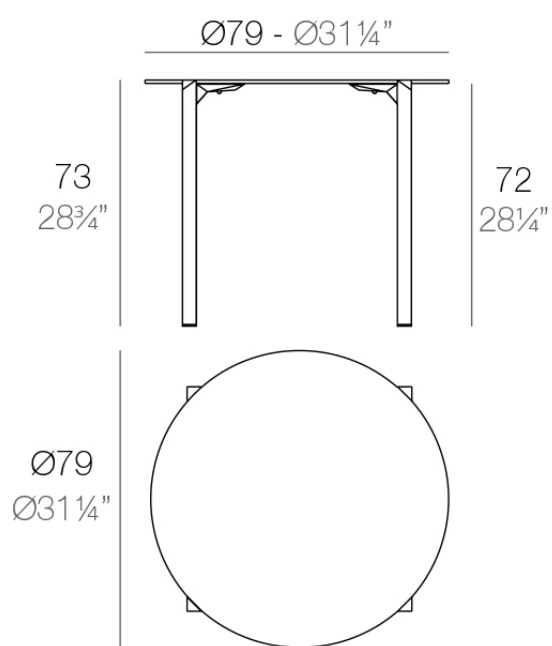

Info

Descripción

Peso: 9.7 Kg

QUARTZ Mesa Ø79
QUARTZ Table Ø31 1/4"

Acabados

tableros

HPL Black Edge Top

Ref. 54218

white

black

ecru

HPL black edge

HPL Solid Core Top

Ref. 54218B

white

black

ecru

HPL solid core

tableros

HPL Solid Core Top

Ref. VVAR02458

VONDOM

ecru stone

tortora stone

Ref. VVAR02458

white(black edge)

ecru(black edge)

black(black edge)