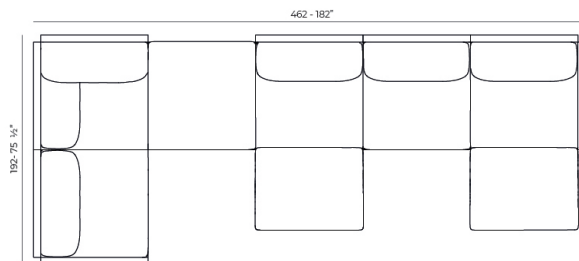

Combinaciones