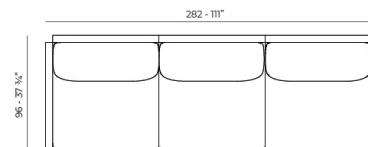

Combinaciones