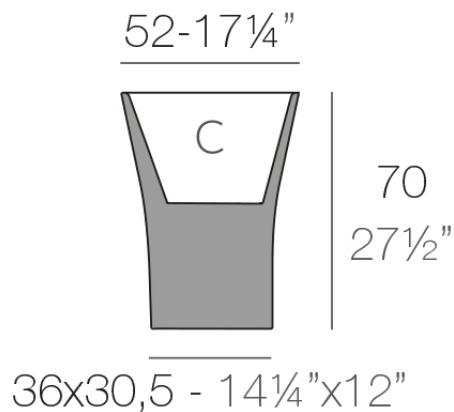

Info

Descripción

Macetero fabricado con resina de polietileno mediante moldeo rotacional con doble pared. 100% Reciclable. Apto para exterior e interior. Disponible en varios acabados.

Peso: 6 Kg

BONES Maceta 70

C = 29 L

BONES Planter 70

C = 7¾ gal