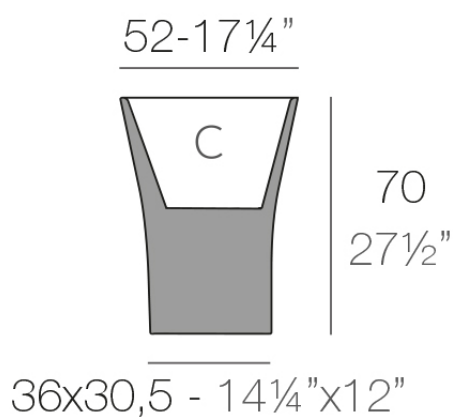

Info

Descripción

Macetero fabricado con resina de polietileno mediante moldeo rotacional con doble pared. 100% Reciclable. Apto para exterior e interior. Disponible en varios acabados.

Peso: 6 Kg

BONES Maceta 70

C = 29 L

BONES Planter 70

C = 7¾ gal