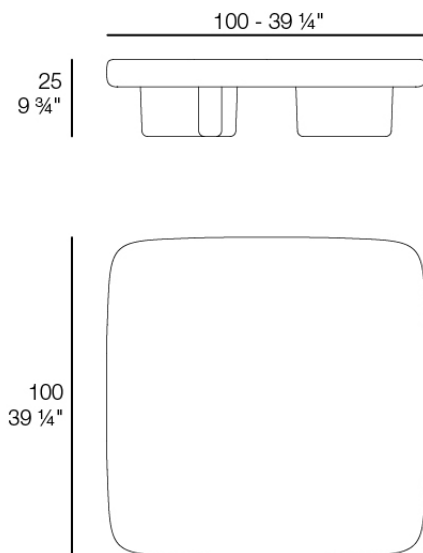

MILOS Mesa Centro 100x100  
MILOS Low Table 39 1/4 x 39 1/4"  
Ref. 70016