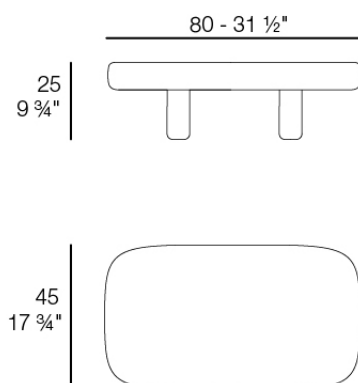

MILOS Mesa Centro 80 x 45  
MILOS Low Table 31 1/2 x 17 3/4"  
Ref. 70018