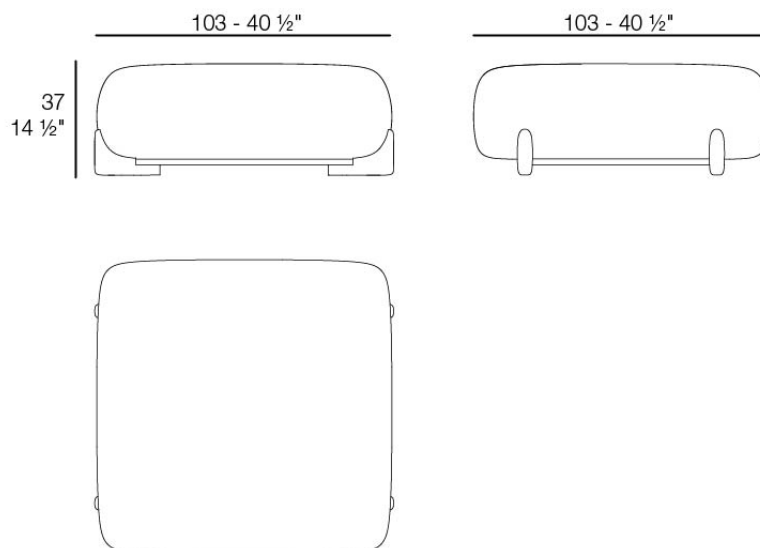

Peso: 13.9 Kg

MILOS Puff M  
MILOS Ottoman M  
Ref. 70029