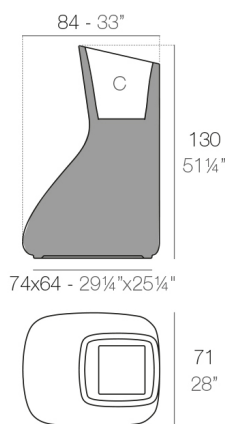

### Peso

20 Kg

MELLIZA Macetero Low C = 63 L  
TWIN Low Planter C = 16 3/4 gal