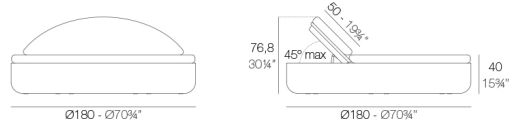

Rotation Giro	Thick cushion Grosor acolchado
Daybed reclining backrest	360°	4"
Daybed reclining backrest	360°	10

ACABADOS

BASIC

Ref. 54181

Resina de polietileno acabado mate.

- HIELO
- BLANCO
- NEGRO
- BRONCE
- ACERO
- ANTRACITA
- ROJO
- PISTACHO
- NARANJA
- KAKI
- NAVY
- PLUM
- TAUPE
- ECRU