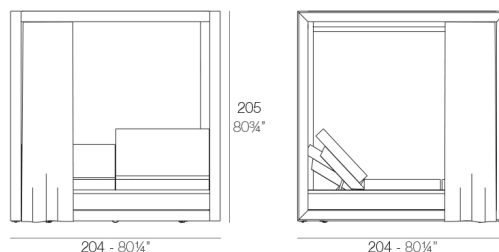

Peso

80.43 Kg

VELA Pérgola con cortinas (daybed no incluido)
VELA Canopy with curtain (daybed not included)

Combinaciones

1 x 54183F Pérgola Canopy
1 x 54180 Daybed 2 cabezales recilnables
Daybed 2 reclining backrest