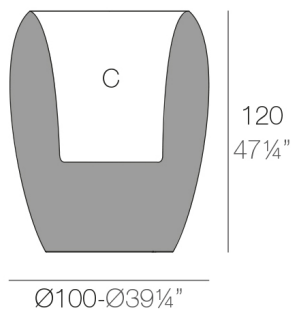

### Peso

38.08 Kg

BLOW Macetero 100x120 C = Ø78 x 55 cm  
BLOW Planter 100x120 C = Ø30 3/4" x 21 1/4"