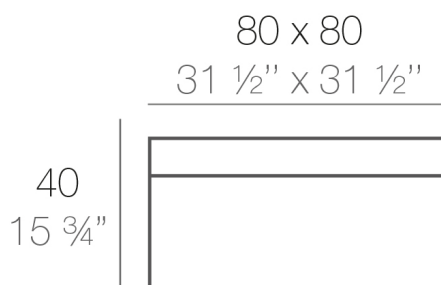

Peso

8.6 Kg

QUADRAT Puff 80 x 80

QUADRAT Ottoman

31 1/2" x 31 1/2"

Acabados

BASIC

Ref. 44415