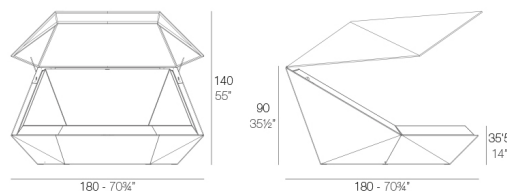

FAZ Daybed con parasol
FAZ Daybed with parasol

	Open Abierto	Close Cerrado	Rotation Giro	Thick cushion Grosor acolchado
Daybed with parasol Daybed con parasol	55" 140	35 1/2" 90	360° 360°	3 1/4" 8