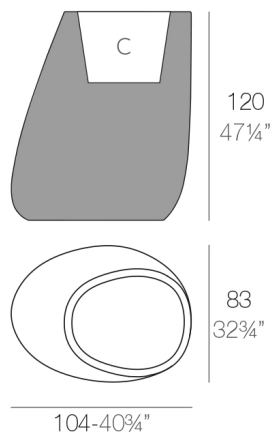

#### Peso

25 Kg

STONE Macetero 120 C = 65 x 56 x 46 cm  
STONE Planter 120 C = 25 1/2" x 22" x 18"