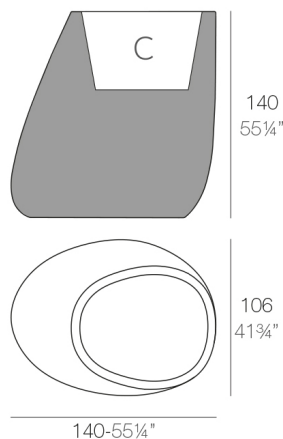

### Peso

42 Kg

STONE Macetero XL C = 90 x 72 x 62 cm  
STONE Planter XL C = 35 1/2" x 28 1/4" x 24 1/2"