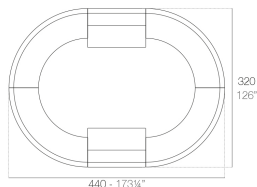

Combinaciones

4 x 56002 Barra curva - Curved counter

Acabados

BASIC

Ref. 56002

LED RGBW DMX

Ref. 56002D