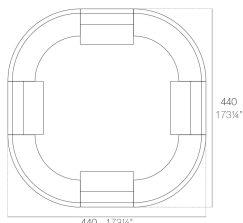

Combinaciones

4 x 56002 Barra curva - Curved counter

Acabados

BASIC

Ref. 56002

LED RGBW DMX

Ref. 56002D