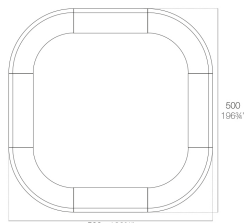

Combinaciones

4 x 56002 Barra curva - Curved counter

Acabados

BASIC

Ref. 56002

LED RGBW DMX

Ref. 56002D