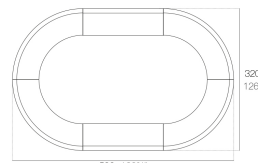

Combinaciones

4 x 56002 Barra curva - Curved counter

Acabados

BASIC

Ref. 56002

LED RGBW DMX

Ref. 56002D