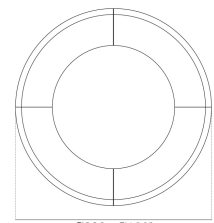

Combinaciones

4 x 56002 Barra curva - Curved counter

Acabados

BASIC

Ref. 56002

LED RGBW DMX

Ref. 56002D