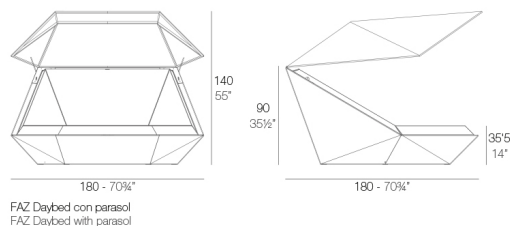

FAZ Daybed con parasol
FAZ Daybed with parasol

	Open Abierto	Close Cerrado	Rotation Giro	Thick cushion Grosor acolchado
Daybed with parasol Daybed con parasol	55" 140	35 1/2" 90	360° 360°	3 1/4" 8