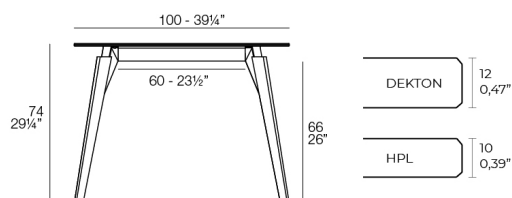

# FAZ WOOD TABLE 100x100x74

By Ramon Esteve

With a warmer, more cheerful, and original design, Vondom adds wood finishes to the legs of the classics Faz chair and bar stool. As well as the bases of the table in its three types. A reinterpretation that reinforces the inspiration of the collection based on minerals and their role in nature. The result is pieces imbued with a spirit of casual luxury, without departing from the ergonomic and elegant architectural forms of the rest of the collection.

### Description

28.51 Kg

FAZ WOOD Mesa Salón 100 x 100  
FAZ WOOD Lounge Table 39 1/4" x 39 1/4"