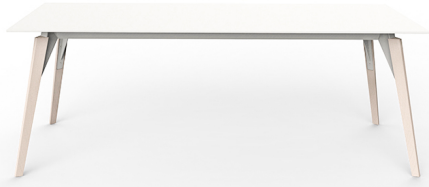

# FAZ WOOD TABLE 200x90x74

By Ramon Esteve

With a warmer, more cheerful, and original design, Vondom adds wood finishes to the legs of the classics Faz chair and bar stool. As well as the bases of the table in its three types. A reinterpretation that reinforces the inspiration of the collection based on minerals and their role in nature. The result is pieces imbued with a spirit of casual luxury, without departing from the ergonomic and elegant architectural forms of the rest of the collection.

Pieces that suit interior areas like lounges, dining rooms and much more. Available in variety of colours.

Faz, a collection that continues to grow, and is taking Vondom's design to a new territory. View online: <https://www.vondom.com/fr/produits/54307>

### Description

42.8 Kg

FAZ WOOD Mesa Salón 200 x 90  
FAZ WOOD Lounge Table 78  $\frac{3}{4}$ " x 35  $\frac{1}{2}$ "