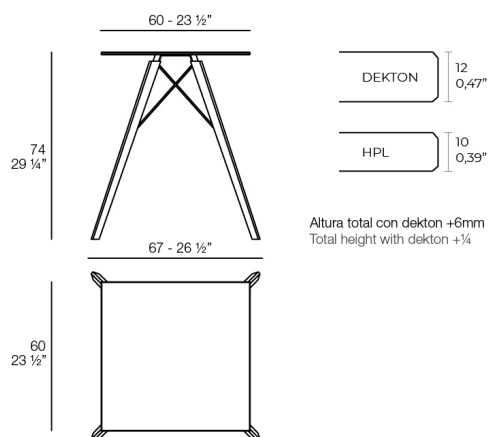

FAZ WOOD TABLE 60x60x74

By Ramon Esteve

With a warmer, more cheerful, and original design, Vondom adds wood finishes to the legs of the classics Faz chair and bar stool. As well as the bases of the table in its three types. A reinterpretation that reinforces the inspiration of the collection based on minerals and their role in nature. The result is pieces imbued with a spirit of casual luxury, without departing from the ergonomic and elegant architectural forms of the rest of the collection.

Caractéristiques

Description

10.05 Kg

FAZ WOOD Mesa Comedor 60 x 60
FAZ WOOD Dining table 23 1/2" x 23 1/2"

FINI

HPL

Ref. 54309

- BLANC
 NOIR

HPL WHITE

Ref. 54309B

- BLANC

DEKTON

Ref. 54309M

Base en bois avec surface en céramique

- KELYA

- ENTZO
- DANAE