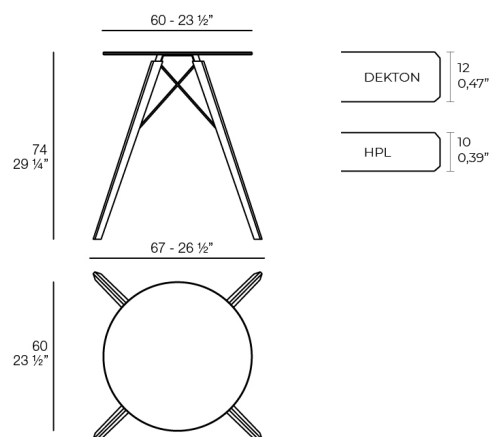

FAZ WOOD TABLE Ø60x74

By Ramon Esteve

With a warmer, more cheerful, and original design, Vondom adds wood finishes to the legs of the classics Faz chair and bar stool. As well as the bases of the table in its three types. A reinterpretation that reinforces the inspiration of the collection based on minerals and their role in nature. The result is pieces imbued with a spirit of casual luxury, without departing from the ergonomic and elegant architectural forms of the rest of the collection.

Caractéristiques

Description

9.05 Kg

FAZ WOOD Mesa Comedor Ø60
FAZ WOOD Dining table Ø23 1/2"

FINI

HPL

Ref. 54310

- BLANC
- NOIR

HPL WHITE

Ref. 54310B

- BLANC

DEKTON

Ref. 54310M

Base en bois avec surface en céramique

- KELYA

- ENTZO
- DANAE