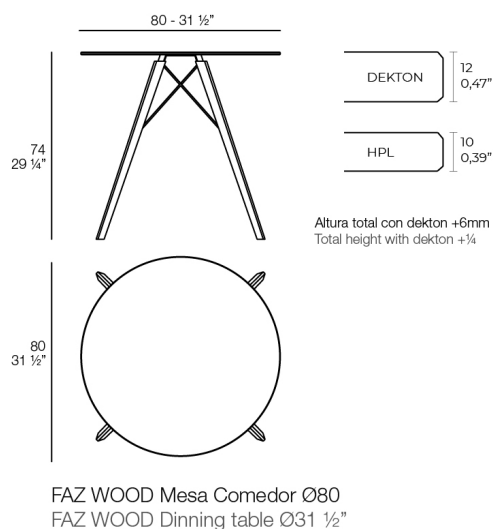

FAZ WOOD TABLE Ø80x74

By Ramon Esteve

With a warmer, more cheerful, and original design, Vondom adds wood finishes to the legs of the classics Faz chair and bar stool. As well as the bases of the table in its three types. A reinterpretation that reinforces the inspiration of the collection based on minerals and their role in nature. The result is pieces imbued with a spirit of casual luxury, without departing from the ergonomic and elegant architectural forms of the rest of the collection.

Caractéristiques

Description

12.26 Kg

FINI

HPL

Ref. 54314

- BLANC
 NOIR

HPL WHITE

Ref. 54314B

- BLANC

DEKTON

Ref. 54314M

Base en bois avec surface en céramique

- DANAÉ

- KELYA
- ENTZO