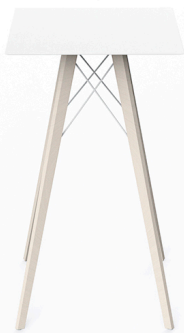

FAZ WOOD TABLE 60x60x105

By Ramon Esteve

With a warmer, more cheerful, and original design, Vondom adds wood finishes to the legs of the classics Faz chair and bar stool. As well as the bases of the table in its three types. A reinterpretation that reinforces the inspiration of the collection based on minerals and their role in nature. The result is pieces imbued with a spirit of casual luxury, without departing from the ergonomic and elegant architectural forms of the rest of the collection.

Pieces that suit interior areas like lounges, dining rooms and much more. Available in variety of colours.

Faz, a collection that continues to grow, and is taking Vondom's design to a new territory. View online: <https://www.vondom.com/fr/produits/54317>

Caractéristiques

Description

11.19 Kg

FINI

HPL

Ref. 54317

- BLANC
 NOIR

HPL WHITE

Ref. 54317B

- BLANC

DEKTON

Ref. 54317M

Base en bois avec surface en céramique

- KELYA

- ENTZO
- DANAE