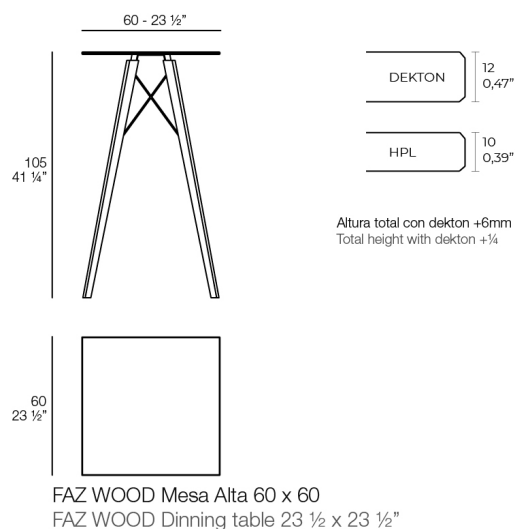

FAZ WOOD TABLE 60x60x105

By Ramon Esteve

With a warmer, more cheerful, and original design, Vondom adds wood finishes to the legs of the classics Faz chair and bar stool. As well as the bases of the table in its three types. A reinterpretation that reinforces the inspiration of the collection based on minerals and their role in nature. The result is pieces imbued with a spirit of casual luxury, without departing from the ergonomic and elegant architectural forms of the rest of the collection.

Caractéristiques

Description

11.19 Kg

FINI

HPL

Ref. 54317

- BLANC
 NOIR

HPL WHITE