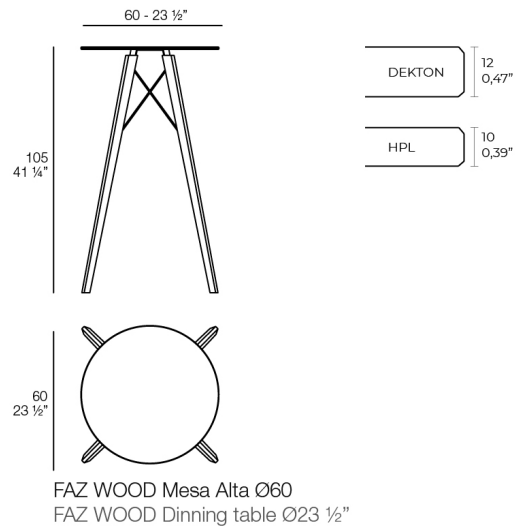

FAZ WOOD TABLE Ø60×105

By Ramon Esteve

With a warmer, more cheerful, and original design, Vondom adds wood finishes to the legs of the classics Faz chair and bar stool. As well as the bases of the table in its three types. A reinterpretation that reinforces the inspiration of the collection based on minerals and their role in nature. The result is pieces imbued with a spirit of casual luxury, without departing from the ergonomic and elegant architectural forms of the rest of the collection.

Caractéristiques

Description

10.17 Kg

FINI

HPL

Ref. 54318

- BLANC
- NOIR
- ECRU

HPL WHITE

Ref. 54318B

- BLANC

DEKTON

Ref. 54318M

Base en bois avec surface en céramique

- KELYA
- ENTZO
- DANAE