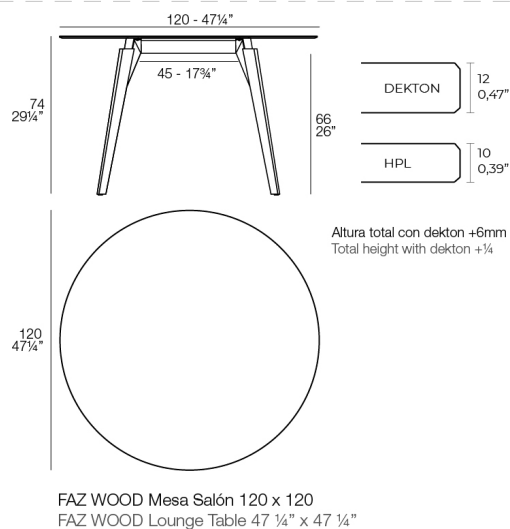

# FAZ WOOD TABLE Ø120x74

By Ramon Esteve

With a warmer, more cheerful, and original design, Vondom adds wood finishes to the legs of the classics Faz chair and bar stool. As well as the bases of the table in its three types. A reinterpretation that reinforces the inspiration of the collection based on minerals and their role in nature. The result is pieces imbued with a spirit of casual luxury, without departing from the ergonomic and elegant architectural forms of the rest of the collection.

### Description

31.66 Kg

### HPL

Ref. 54323

- BLANC
- NOIR

### HPL WHITE

Ref. 54323B

- BLANC