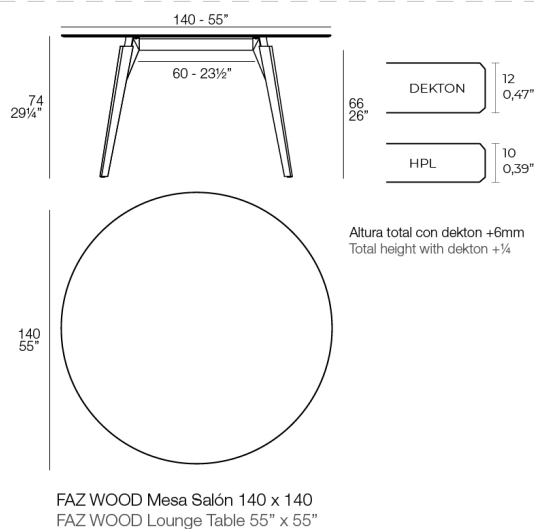

FAZ WOOD TABLE Ø140x74

By Ramon Esteve

With a warmer, more cheerful, and original design, Vondom adds wood finishes to the legs of the classics Faz chair and bar stool. As well as the bases of the table in its three types. A reinterpretation that reinforces the inspiration of the collection based on minerals and their role in nature. The result is pieces imbued with a spirit of casual luxury, without departing from the ergonomic and elegant architectural forms of the rest of the collection.

Caractéristiques

Description

36.14 Kg

FINI

HPL

Ref. 54324

- BLANC
- NOIR

HPL WHITE