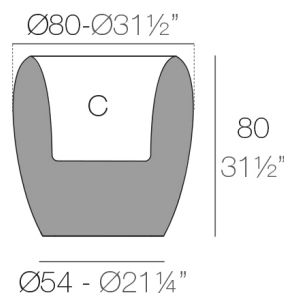

#### Description

20.08 Kg

BLOW Macetero 80  
BLOW Planter 80

C = 68 L  
C = 18 gal