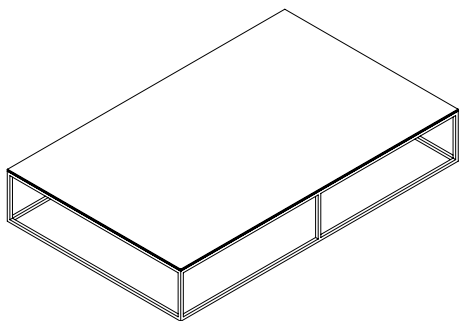

SUAVE Mesa baja  
SUAVE Coffe Table

Ref.: 44314  
160x100x40 cm.

Ref.: 44313  
100x100x40 cm.

PIXEL Mesa baja  
PIXEL Coffe Table

Ref.: 44319  
160x100x25 cm.