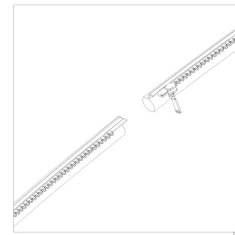

A
x1

B
x3

C
x1

D
x12

E
x6

F
x3

G
x1

H
x1