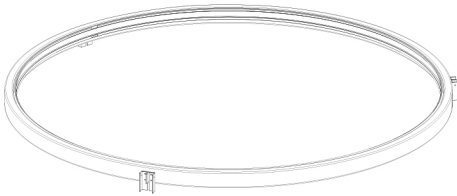

-SE NECESITAN AL MENOS TRES PERSONAS PARA MONTAR ADECUADAMENTE LA ESTRUCTURA.

IMPORTANT INFORMATION

READ CAREFULLY

KEEP THIS INFORMATION, COULD BE USEFUL IN THE FUTURE.

-ALUMINIUM PROFILES ARE VERY SHARP WHICH CAN RESULT IN SERIOUS INJURY.

-ALUMINIUM IS A FRAGILE MATERIAL TO SCRATCHES AND DENTS.

-AT LEAST THREE PEOPLE ARE REQUIRED TO ASSEMBLE THE STRUCTURE PROPERLY.

A
x1

B
x3

C
x1

D
x12

E
x6

F
x3

G
x1

H
x1

0.

1.

2.

3.

4.

5.